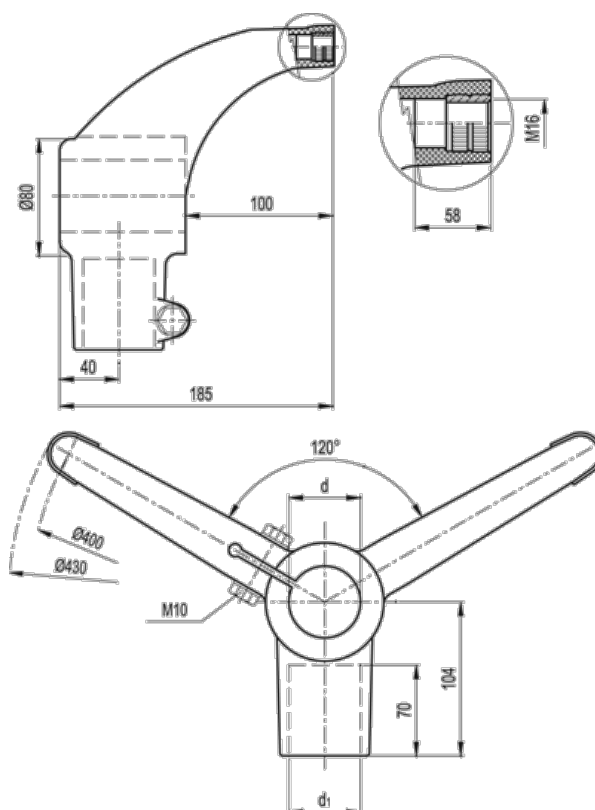

# Data Sheet

Article number: 2310419613

Description: E+G Support base with connection joint  
BAG2-120-60-48-SST

## Measures

d (inch) = 2 Gas  
d1 (inch) = 1 1/2 Gas  
d1 (mm) = 48.3  
d mm = 60.3  
Weight (g) = 700